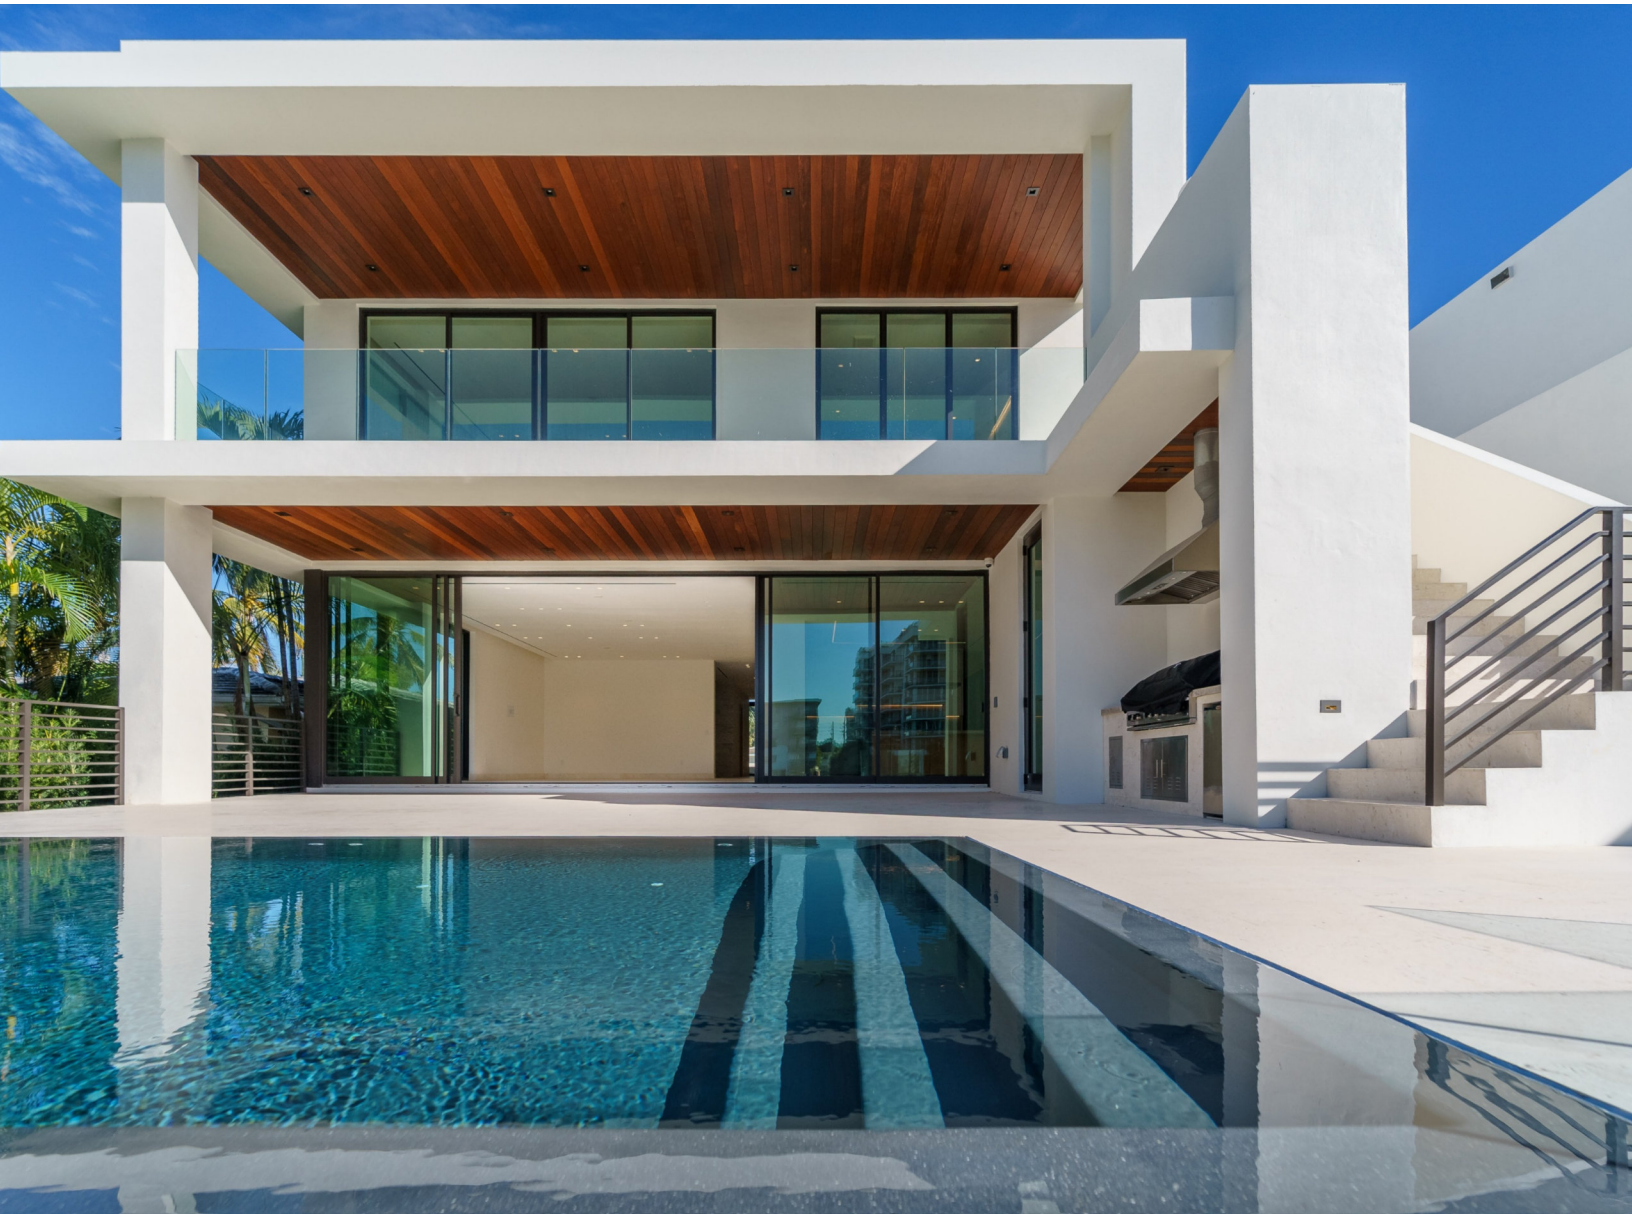

# Modern Luxury Prime Location

---

11600 Luxury lane  
San Diego, CA 92126

4 Bed | 3.5 Bath | 2,349 Square Ft.

**Skyler Jennings**

REALTOR®

000-000-0000

Skyler@smartrealestate.com

## Gorgeous Premium Features and Prime Amenities

You'll fall in love with this gorgeous home located in a private cul-de-sac, featuring plantation shutters, stainless steel appliances, fully paid solar panels, and five garage pantries/cabinets. The spacious main bedroom includes a walk-in closet. This light and bright home is in immaculate, move-in-ready condition. The beautiful, low-maintenance backyard boasts lush landscaping and stamped concrete. Private parks, tennis courts, and pickleball courts are

## Gorgeous Premium Features and Prime Amenities

You'll fall in love with this gorgeous home located in a private cul-de-sac, featuring plantation shutters, stainless steel appliances, fully paid solar panels, and five garage pantries/cabinets. The spacious main bedroom includes a walk-in closet. This light and a traditional sale, and FHA and VA loans are welcome.